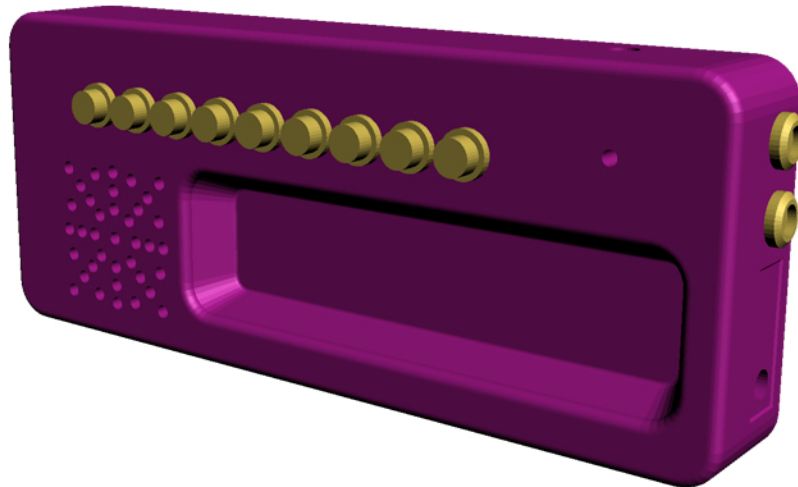

IFLYTAILIES.COM
SCALE ACCESSORIES

HANGAR 9 - SUPER DECATHLON electronics panel

reference/example