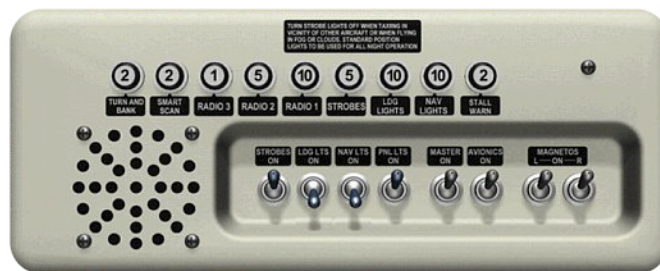

IFLYTAILIES.COM
SCALE ACCESSORIES

HANGAR 9 - SUPER DECATHLON electronics panel

reference/example