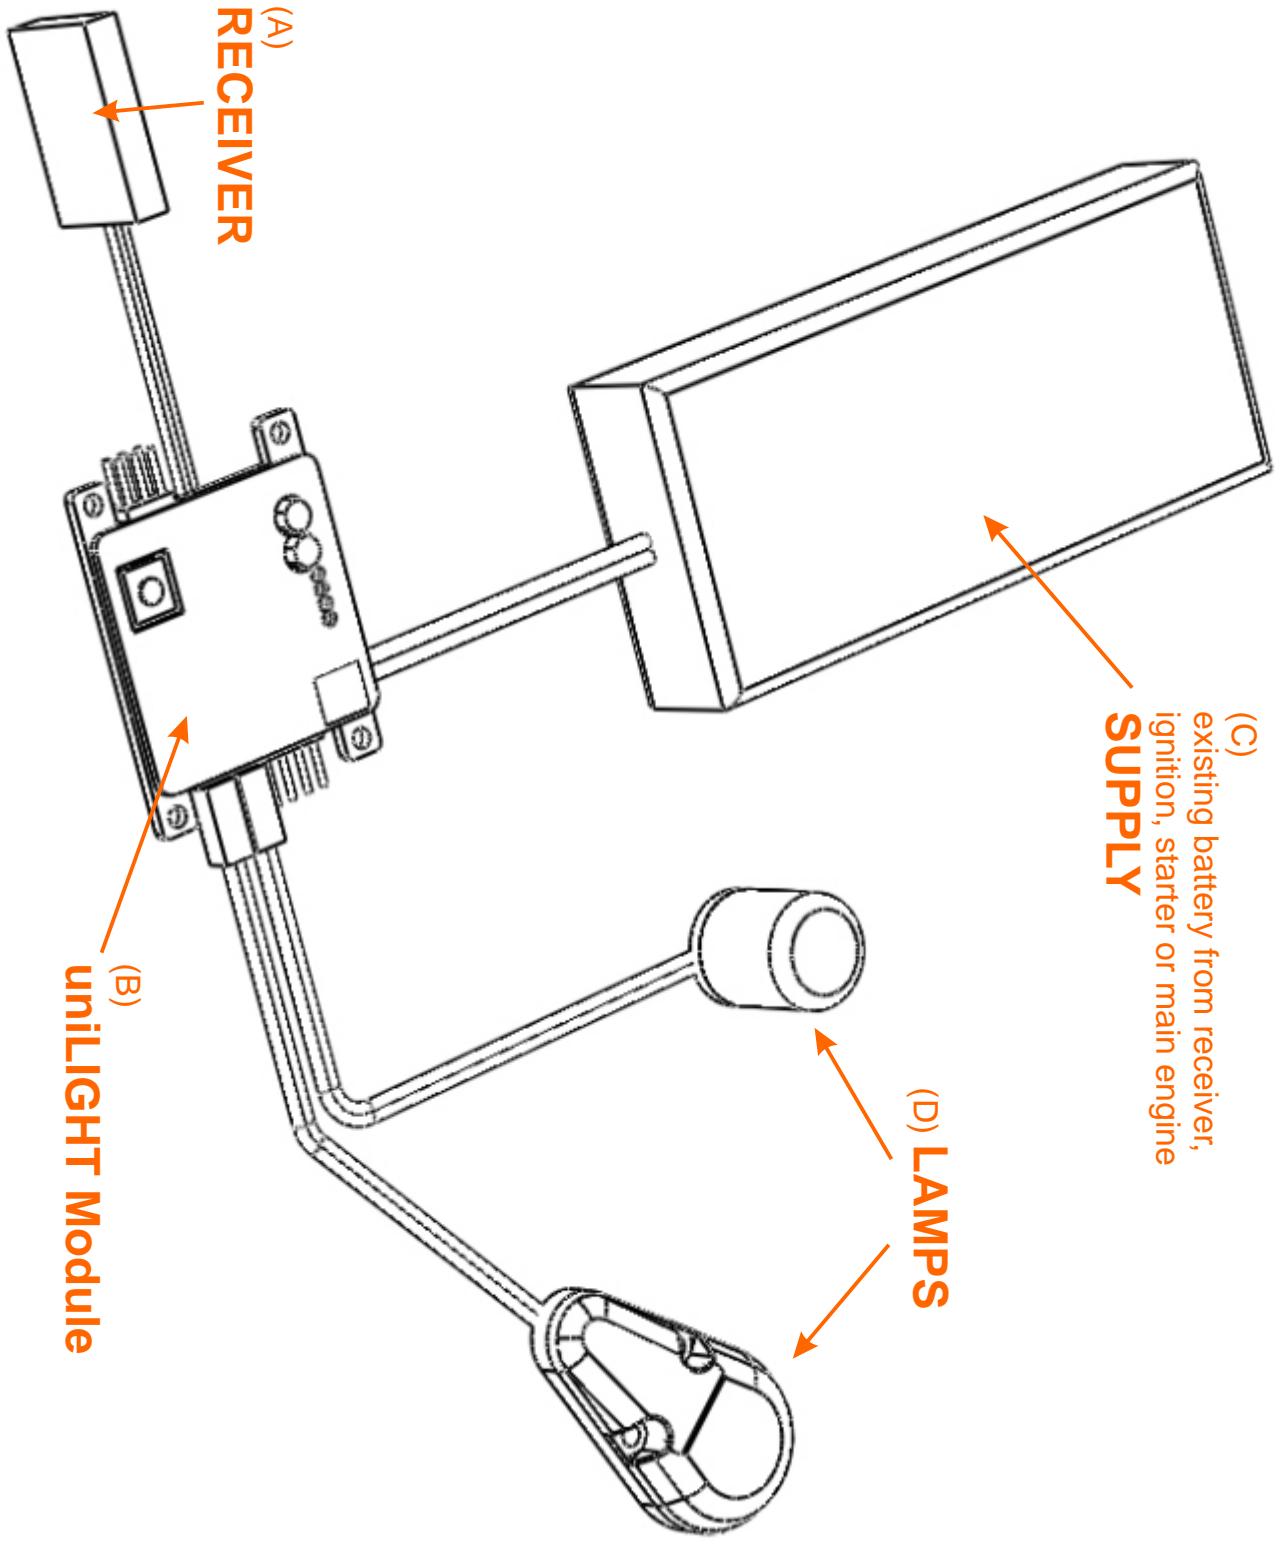

BASIC CONNECTION DIAGRAMM

* CAN BE EMPTY WITH COMBINED LIGHTS
„+” WIRE IS COMMON

WWW.UNILIGHT.AT
PRINT WITHOUT SIZE ADJUSTMENT, USE 1:1 PRINTING ONLY

8-CHANNEL PRO CONTROLLER