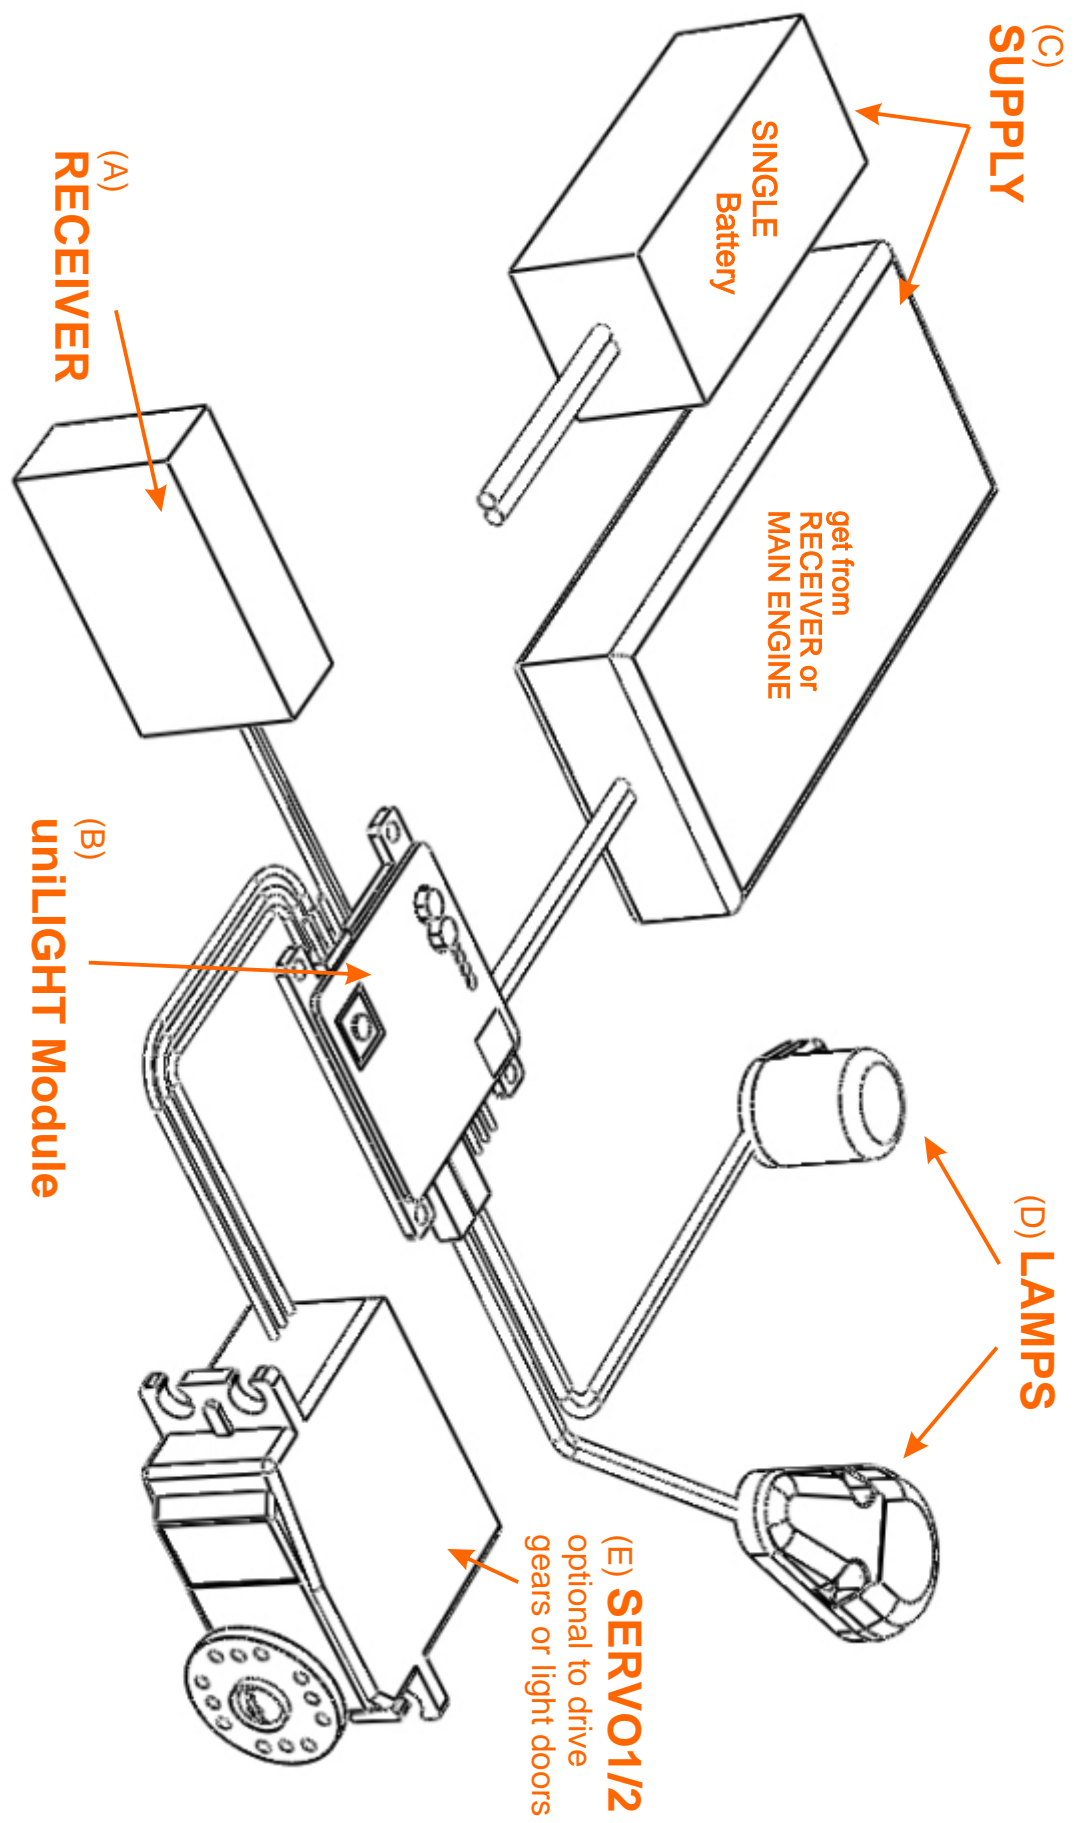

BASIC CONNECTION DIAGRAMM

* CAN BE EMPTY WITH COMBINED LIGHTS
„+” WIRE IS COMMON

WWW.UNILIGHT.AT
PRINT WITHOUT SIZE ADJUSTMENT, USE 1:1 PRINTING ONLY

8-CHANNEL PRO CONTROLLER