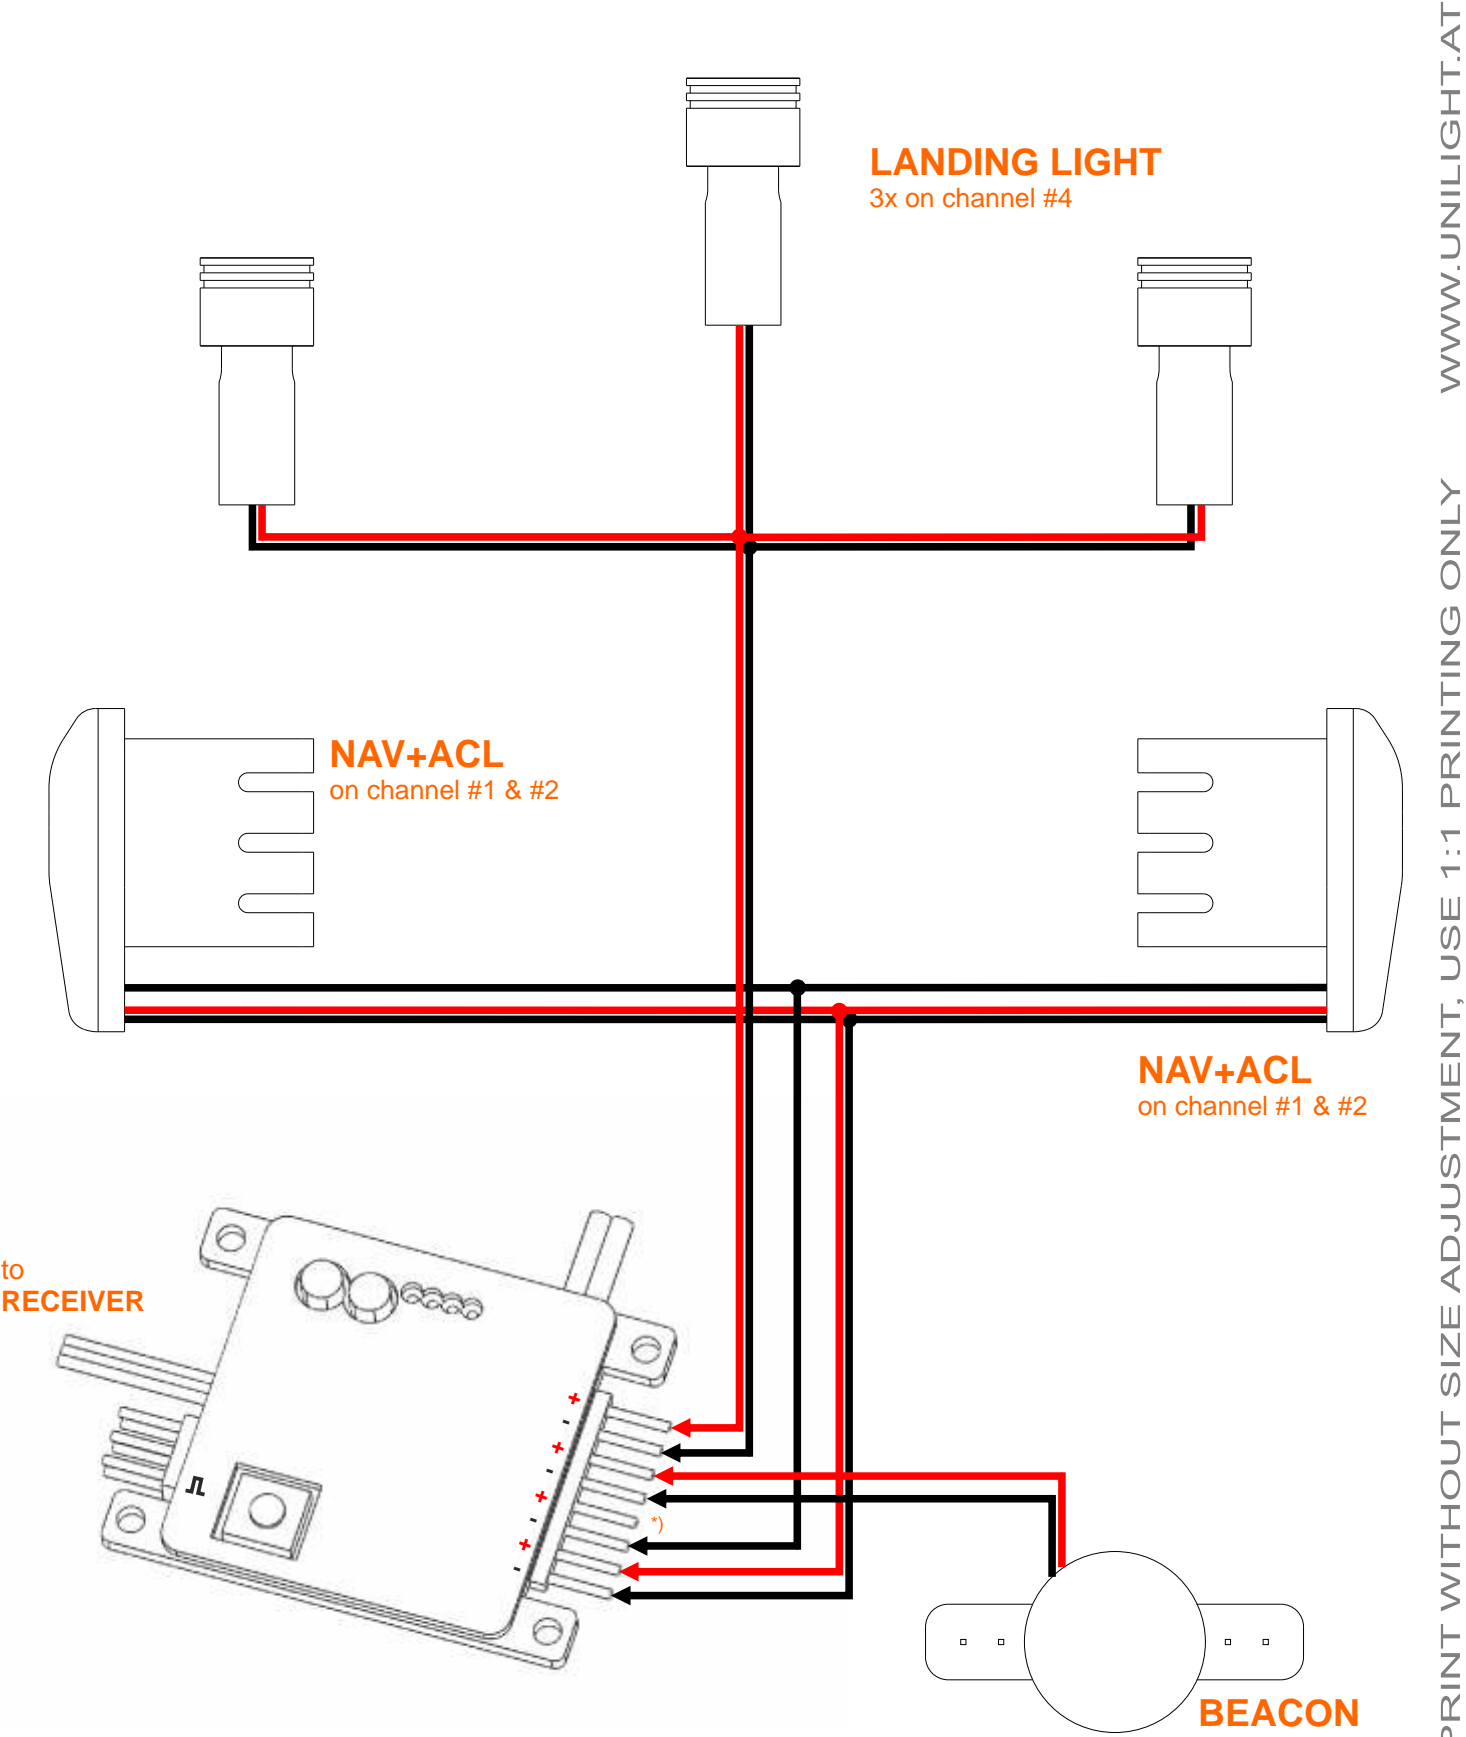

BASIC CONNECTION DIAGRAMM

* CAN BE EMPTY WITH COMBINED LIGHTS
„+” WIRE IS COMMON

WWW.UNILIGHT.AT
PRINT WITHOUT SIZE ADJUSTMENT, USE 1:1 PRINTING ONLY

8-CHANNEL PRO CONTROLLER