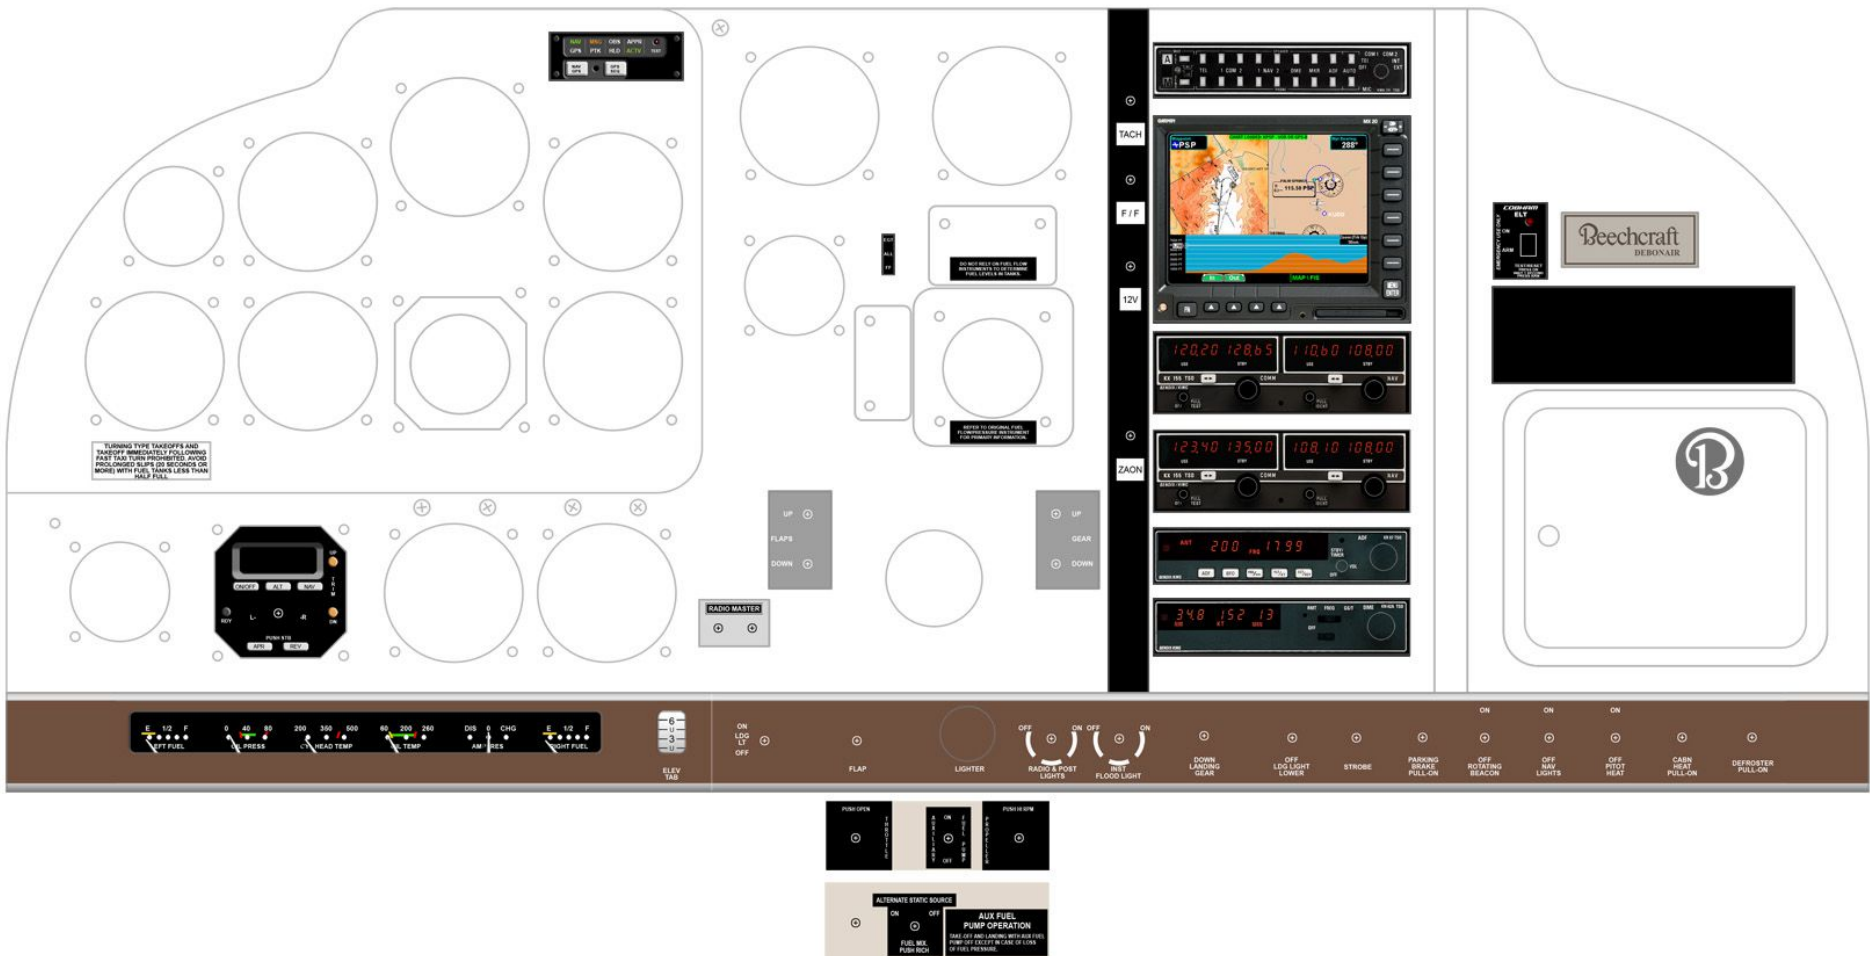

IFLYTAILIES.COM
SCALE ACCESSORIES

Beechcraft Bonanza

instrument panel

33% scale

version a001

Use etched reference marks to position acrylic parts on top of each other

Suggested location for decals. Note the MFD screen & the windowed gauge decals in the beige bar need to be applied behind the acrylic parts.

Angled brackets used to mount the subpanel to the main panel at an angle.

ELEV
TAB

ON
LDG
LT
OFF

OFF
DOWN
FLAP

LIGHTER

OFF ON OFF
RADIO & POST
LIGHTS

OFF ON
INST
FLOOD LIGHT

UP
DOWN
LANDING
GEAR

RESET
THROTTLE &
LG HORN
IGNITION
BOOSTER

PUSH OPEN

AUXILIARY
ON
FUEL PUMP
OFF

PUSH HI RPM

OIL TEMP
RADIO-INST-CABIN
LIGHTS
10
R-
NATOR

ALTERNATE STATIC SOURCE

ON OFF

FUEL MIX.
PUSH RICH

AUX FUEL
PUMP OPERATION
TAKE-OFF AND LAND WITH AUX FUEL
PUMP OFF EXCEPT IN CASE OF LOSS
OF FUEL PRESSURE.

DN