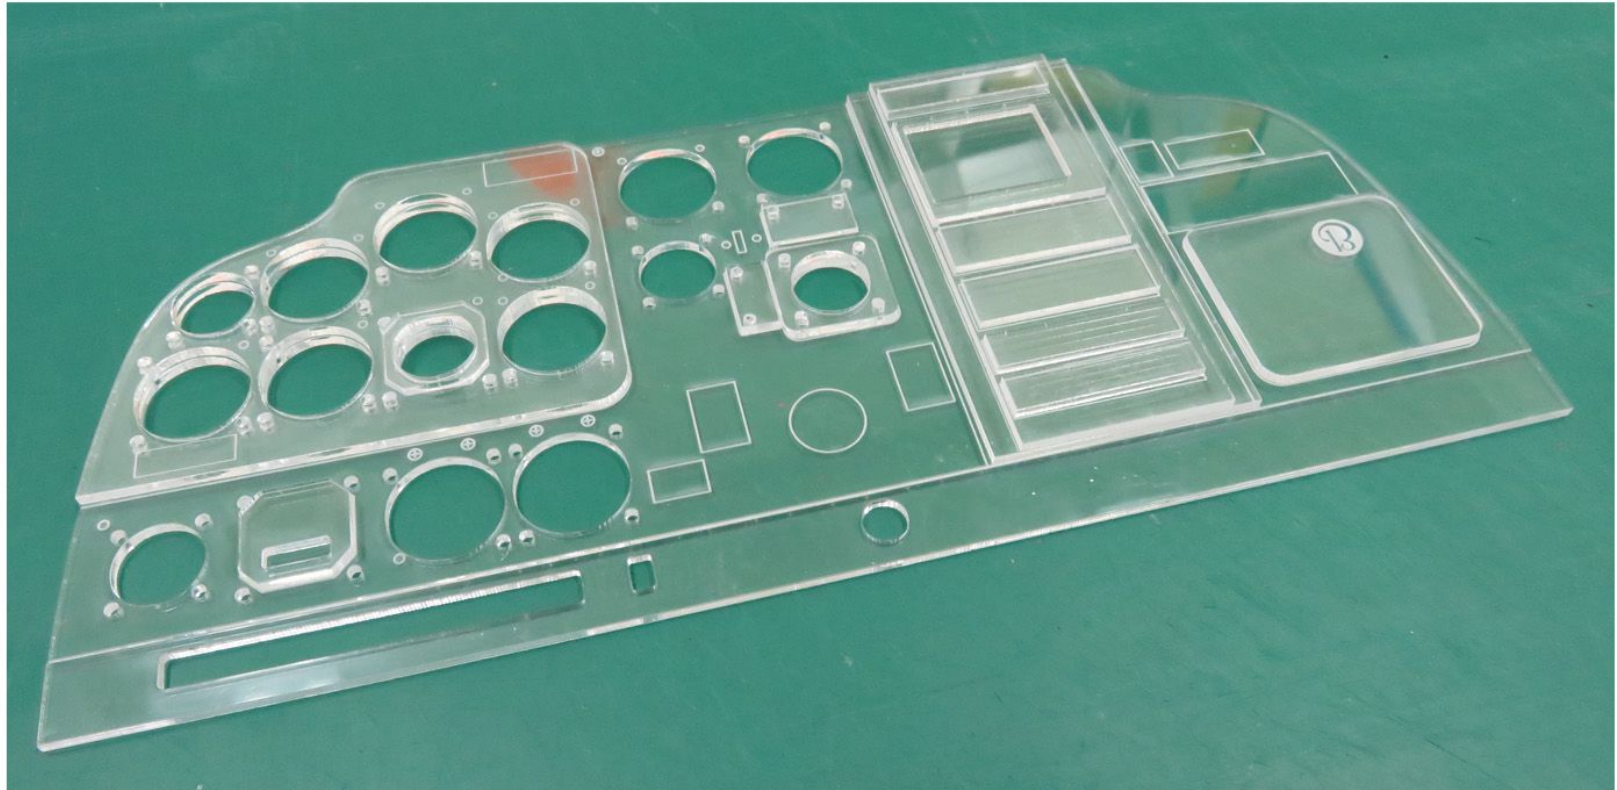

IFLYTAILIES.COM
SCALE ACCESSORIES

Beechcraft Bonanza

instrument panel

33% scale

version a001

Use etched reference marks to position acrylic parts on top of each other

Suggested location for decals. Note the MFD screen & the windowed gauge decals in the beige bar need to be applied behind the acrylic parts.

Angled brackets used to mount the subpanel to the main panel at an angle.

ELEV
TAB

ON
LDG
LT
OFF

OFF
DOWN
FLAP

LIGHTER

OFF ON OFF
RADIO & POST
LIGHTS

OFF ON
INST
FLOOD LIGHT

UP
DOWN
LANDING
GEAR